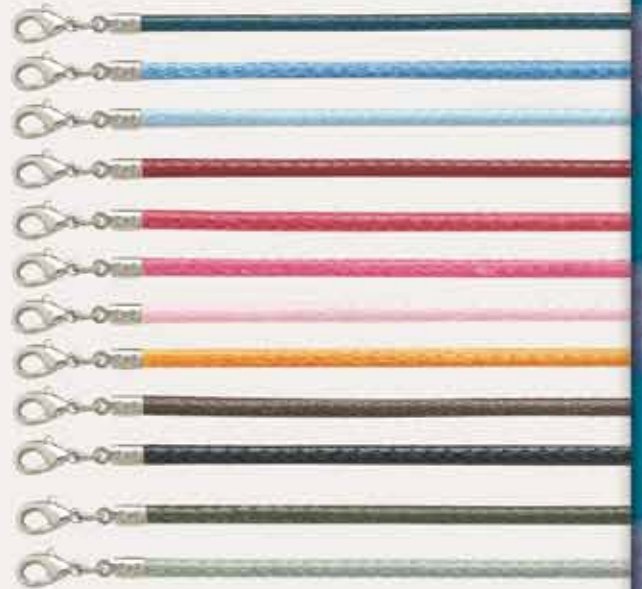

MNLCORD - Assorted Bead-Ready Leatherette Cord Necklaces (beads sold separately) - Min. 12

-OR-

MNLCORDKIT - 44 Necklaces and 1 T-Bar Offset by 6 FREE Necklaces