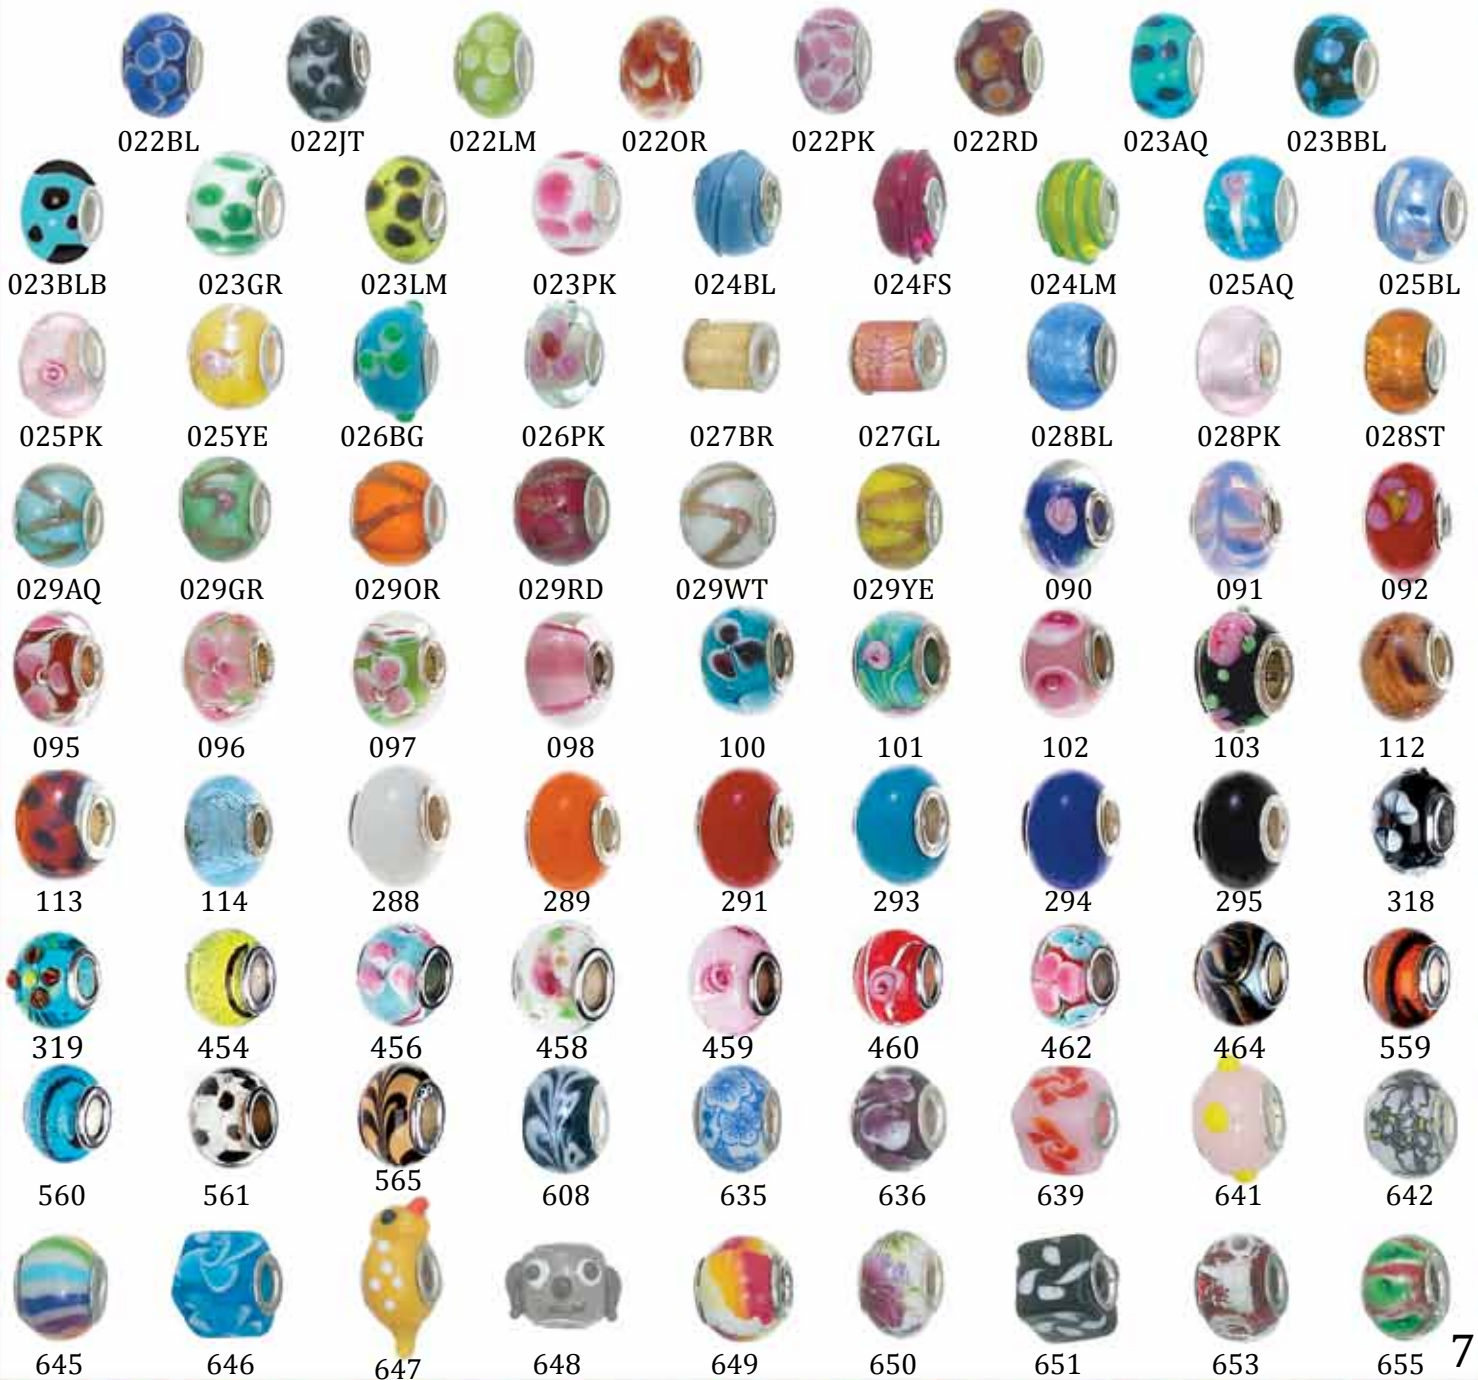

Acrylic Rhinestones

Block Letters

(MABL + Letter - Min. 3 each)

MABLKIT - 63 MABL and 1 Tray Offset by 2 FREE MABL

Faceted Glass

MBFG - Assorted Faceted Glass Beads - Min. 12

(MBFG + Number - Min. 3 each)

MBFGQUICKIT - We choose assorted 20 MBFG - Bonus 2 FREE MBFG

Glass

MBGL - Assorted Glass Beads - Min. 12

(MBGL + Number - Min. 3 each)

MBGLQUICKIT - We choose 20 assorted MBGL - Bonus 2 FREE MBGL

MERBEADHP - Assorted Pre-Made
Bead-on-Hoop Earrings - Min. 12

-OR-

MERBEADHPKIT - 50 Pairs of Earrings and 1
Spinner Offset by 4 FREE Pairs of Earrings

MERHOOP - Assorted Bead-Ready Hoop Earrings (beads sold separately) - Min. 12

-OR-

MERHOOPKIT - 46 Pairs of Earrings, 82 Beads, 1 Spinner
and 1 Tray, Offset by 10 FREE Beads

MERHPTRI - Assorted Bead-Ready Tri-Tone Hoop Earrings (beads sold separately) - Min. 6

-OR-

MERHPTRIKIT - 45 Pairs of Earrings and 1 Spinner
Offset by 2 FREE Pairs of Earrings

MEAR - Bead-Ready Chain Drop Earrings (beads sold separately) - Min. 12

-OR-

MEARKIT - 45 Pairs of Earrings and 1 Spinner
Offset by 3 FREE Pairs of Earrings