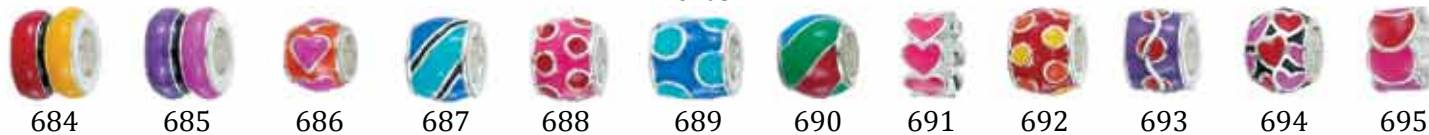

582

589

669

670

671

672

673

674

675

678

680

This page all new premium beads!

Premium Enamel

MBPE - Assorted Premium Enamel Beads
- Min. 12

(MBPE + Number - Min. 3 each)

MBPEQUICKIT - We choose 20 assorted MBPE
- Bonus 2 FREE MBPE

Premium Rhinestone

MBPR - Assorted Premium Rhinestone Beads
- Min. 12

(MBPR + Number - Min. 3 each)

MBPRQUICKIT - We choose 20 assorted MBPR
- Bonus 2 FREE MBPR

Premium Charm

MBPCH - Assorted Premium Charm Beads
- Min. 12